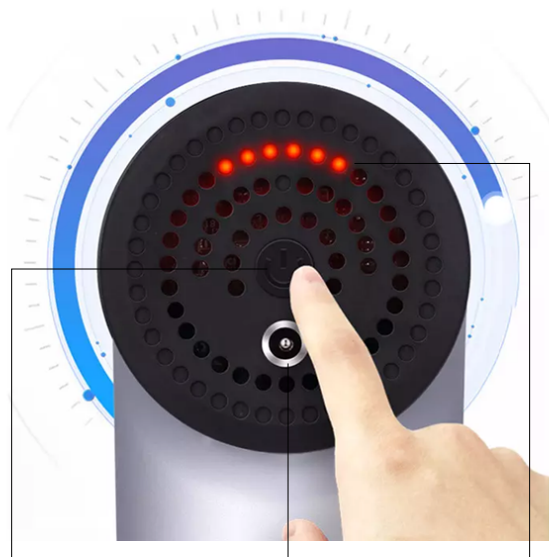

Meet the massage needs of different parts, whether it is muscle relaxation after exercise Or daily body massage, you can find the right amplitude.

Gear switch

Charging hole

Gear disp

Product Features

TY-602