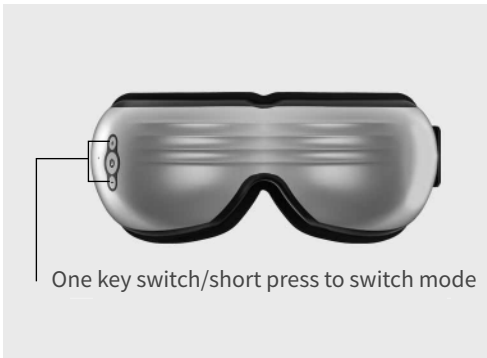

Intensity Adjustment: 5 gears

Rated power: 5W

Rated voltage: 3.7V $\overline{\text{---}}$

Charging voltage: 5V $\overline{\text{---}}$ 1A

Net weight: 370g

Product Size: 200 x 100mm

Intelligent integrated control