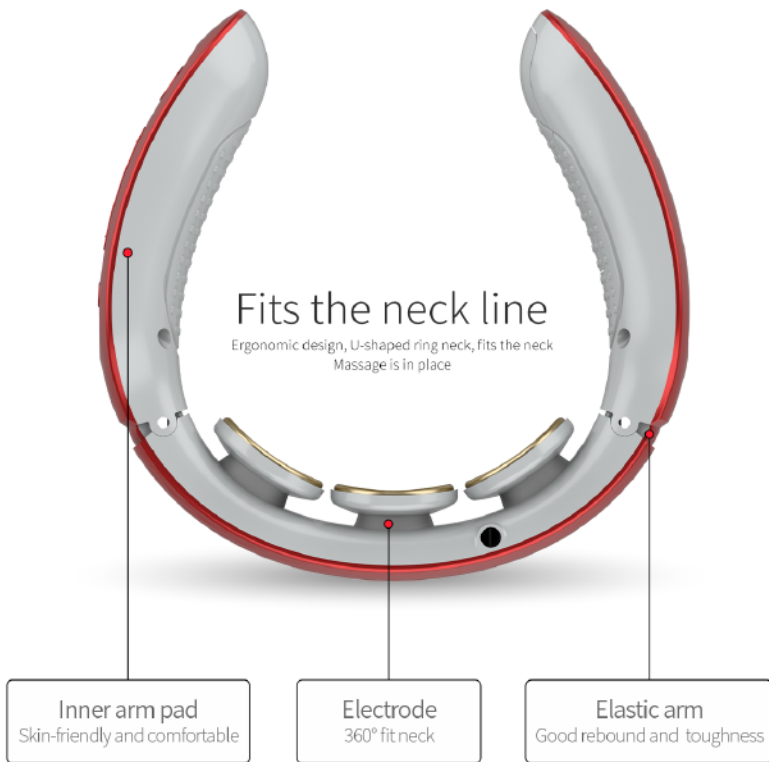

 **Contact :** Amy 86-15958039047

 **E-mail:** Hanshengke@hexitahath.com

Intelligent Cervical Massager

THY-988C

Charging/hot compress

- 4 massage modes
- 15 levels of strength adjustment
- Simulator Kneading Mode
- Smart 15 minute timer
- Low frequency pulse massage
- 3D fit neck design
- Quick start with one click
- Quick start and endurance
- Heating function (only for THY988C2)

Product Features

Product Feature

	THY-988C1	THY-988C2
Product color	Red/Ivory 	Red/Ivory 
Massage time	15 min	15 min
Intensity adjustment	15 gear	15 gear
Massage function	Automatic / kneading / hammering / Acupuncture	Automatic / kneading / hammering / Acupuncture
Working parameters	DC3V,6W	DC3V,6W
Net weight	125g	134g
Heating function	<input type="radio"/>	<input checked="" type="checkbox"/>

Intelligent integrated control

THY-988C1 (Charging model)

THY-988C2 (Charging/hot compress)

Product details

Stainless steel electrode

Fine touch, no allergy

One button switch

THY988C1: Long press 2S switch
THY988C2: Press and hold for 2 seconds to switch on/
off and switch mode