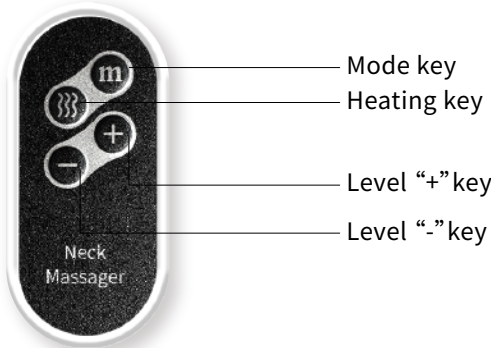

Intelligent integrated control

THY-988C1 (Charging model)

THY-988C2 (Charging/hot compress)

Product details

Stainless steel electrode

Fine touch, no allergy

One button switch

THY988C1: Long press 2S switch
THY988C2: Press and hold for 2 seconds to switch on/
off and switch mode

42°C constant temperature
hot compress

THY-988C1

THY-988B

Product color: Red/Ivory

Massage time: 15 min

Intensity adjustment: 15 gear

Massage function: Automatic / kneading /
hammering / Acupuncture

Rated voltage: 3V(A pair of AAA batteries)

rated power: 4W

Net weight: 125g

THY-989 C2

Charging / Hot compress /
Digital display / Remote control /
Buzzer reminder /

wireless remote

Intelligent integrated control

Wireless remote control Simple operation

Easy adjustment of mode intensity

15 min Smart timing

Humanized massage, rest at ease

Fast charging and long battery life

Charge for 1 hour
Massage for 15 minutes a day, lasting

TAHATH

Red

Ivory