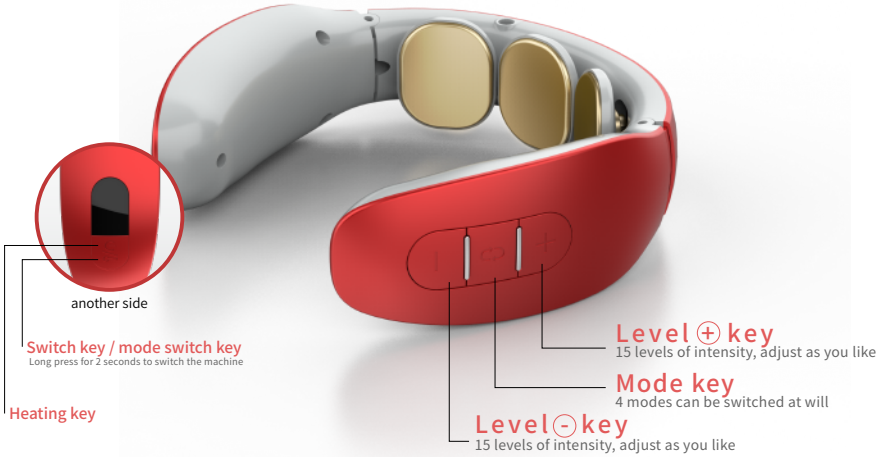

Intelligent integrated control

THY-988C1 (Charging model)

THY-988C2 (Charging/hot compress)

Product details

Stainless steel electrode

Fine touch, no allergy

One button switch

THY988C1: Long press 2S switch
THY988C2: Press and hold for 2 seconds to switch on/
off and switch mode

rated power: 4W

Net weight: 125g

THY-989 C2

Charging / Hot compress /
Digital display / Remote control /
Buzzer reminder /

wireless remote

Intelligent integrated control

Wireless remote control Simple operation

Easy adjustment of mode intensity

15 min Smart timing

Humanized massage, rest at ease

Fast charging and long battery life

Charge for 1 hour
Massage for 15 minutes a day, lasting

TAHATH

Red

Ivory