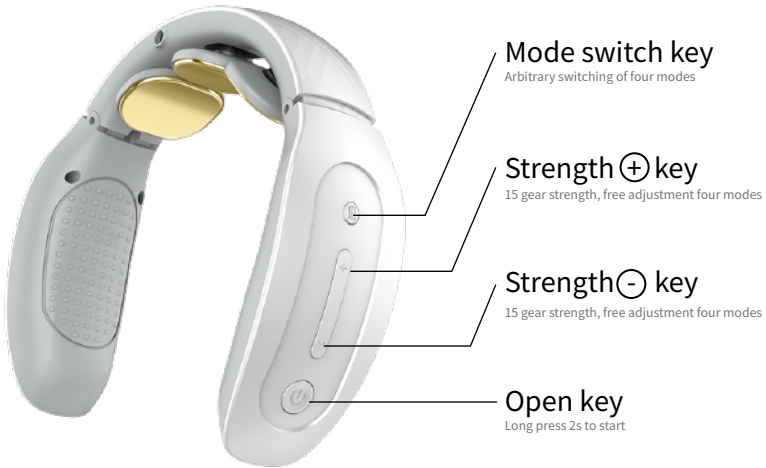

 **Contact :** Amy 86-15958039047

 **E-mail:** Hanshengke@hexitahath.com

Intelligent Cervical Massager

THY-988C

Charging/hot compress

- 4 massage modes
- 15 levels of strength adjustment
- Simulator Kneading Mode
- Smart 15 minute timer
- Low frequency pulse massage
- 3D fit neck design
- Quick start with one click
- Quick start and endurance
- Heating function (only for THY988C2)

Product Features

Product Feature

	THY-988C1	THY-988C2
Product color	Red/Ivory 	Red/Ivory 
Massage time	15 min	15 min
Intensity adjustment	15 gear	15 gear
Massage function	Automatic / kneading / hammering / Acupuncture	Automatic / kneading / hammering / Acupuncture
Working parameters	DC3V,6W	DC3V,6W
Net weight	125g	134g
Heating function	<input type="radio"/>	<input checked="" type="checkbox"/>

Intelligent integrated control

THY-988C1 (Charging model)

THY-988C2 (Charging/hot compress)

Product details

Stainless steel electrode

Fine touch, no allergy

One button switch

THY988C1: Long press 2S switch
THY988C2: Press and hold for 2 seconds to switch on/
off and switch mode