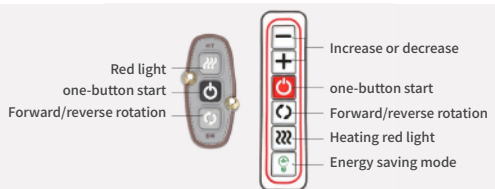

956K-1

(Kneading shawl thermostat)

956K-2

(Kneading shawl remote control thermostat)

Choose multifunctional massage with different strength according to different fatigue parts, More intimate and comfortable.