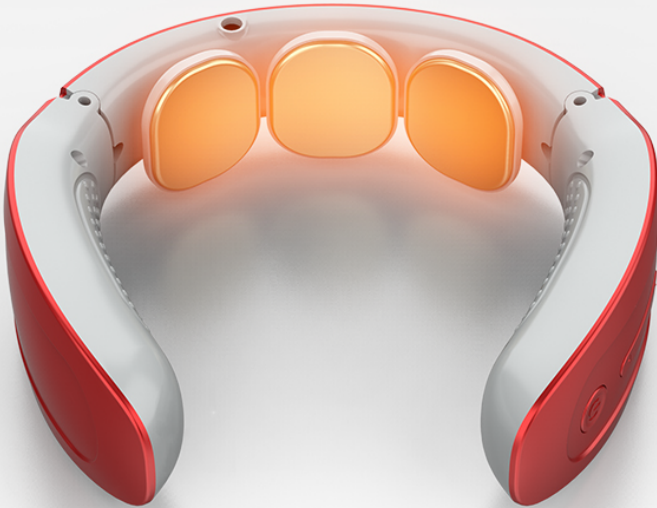

Intelligent integrated control

THY-988C1 (Charging model)

THY-988C2 (Charging/hot compress)

Product details

Stainless steel electrode

Fine touch, no allergy

One button switch

THY988C1: Long press 2S switch
THY988C2: Press and hold for 2 seconds to switch on/
off and switch mode

42°C constant temperature
hot compress

THY-988C1

THY-988B

Product color: Red/Ivory

Massage time: 15 min

Intensity adjustment: 15 gear

Massage function: Automatic / kneading /
hammering / Acupuncture

Rated voltage: 3V(A pair of AAA batteries)